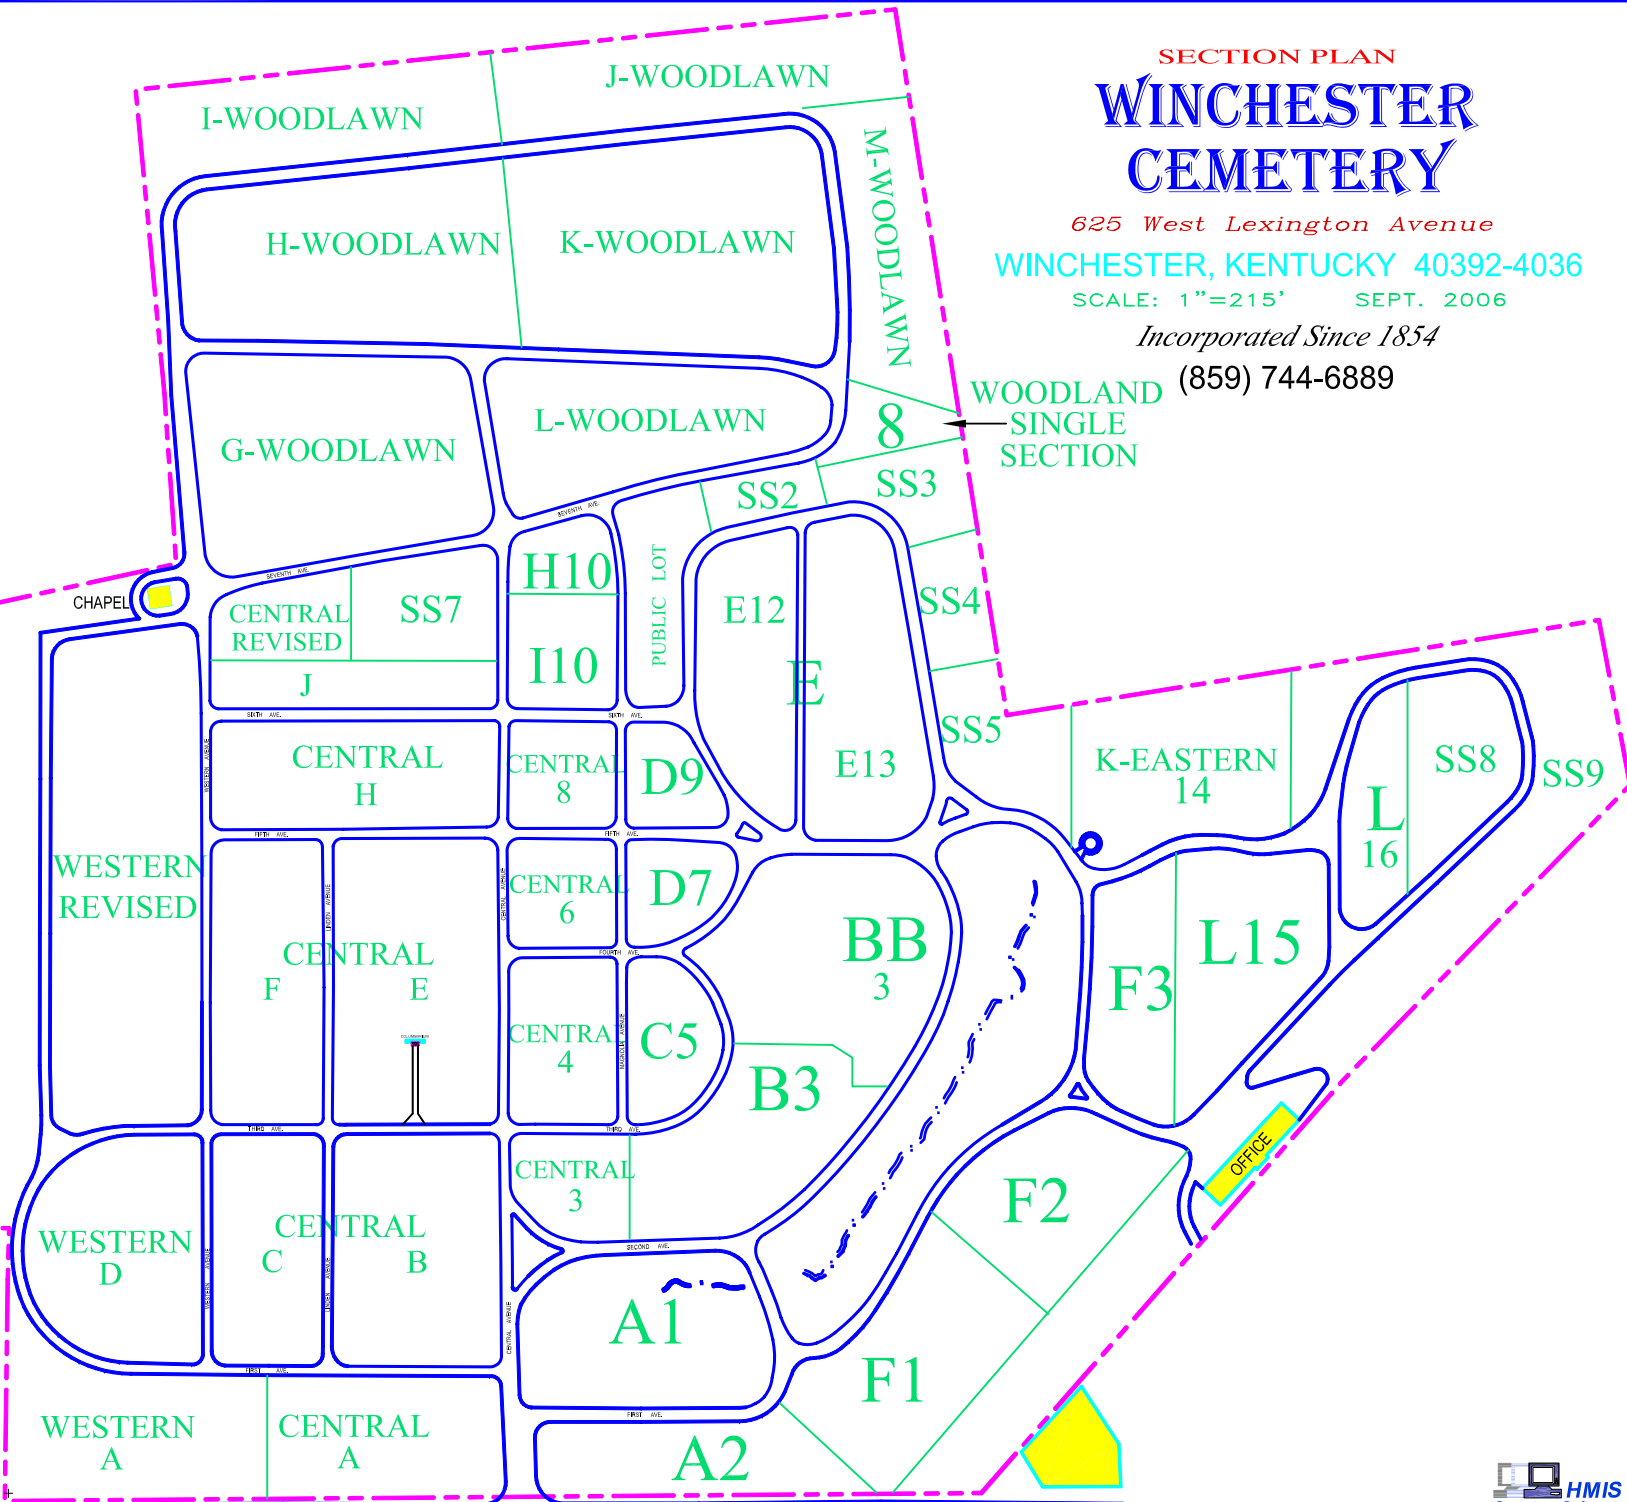

SECTION PLAN
WINCHESTER CEMETERY

625 West Lexington Avenue
 WINCHESTER, KENTUCKY 40392-4036
 SCALE: 1"=215' SEPT. 2006

Incorporated Since 1854

(859) 744-6889

WOODLAND SINGLE SECTION

NOT DEVELOPED

LEXINGTON AVENUE